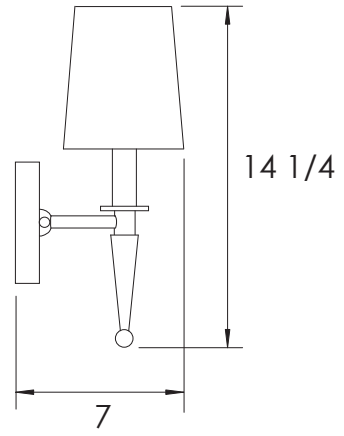

F2373
60-watt B lamp

F2374
60-watt B lamp

Casella

ph.888.252.7874

fax.888.489.9543

www.casellalighting.com