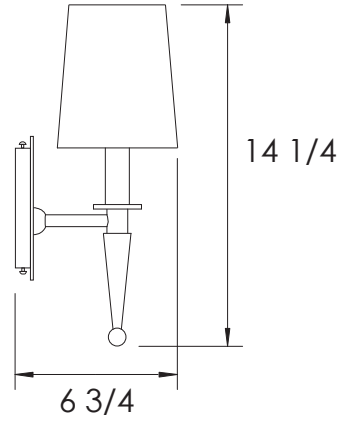

F2373
60-watt B lamp

F2374
60-watt B lamp

Casella

ph.888.252.7874

fax.888.489.9543

www.casellalighting.com