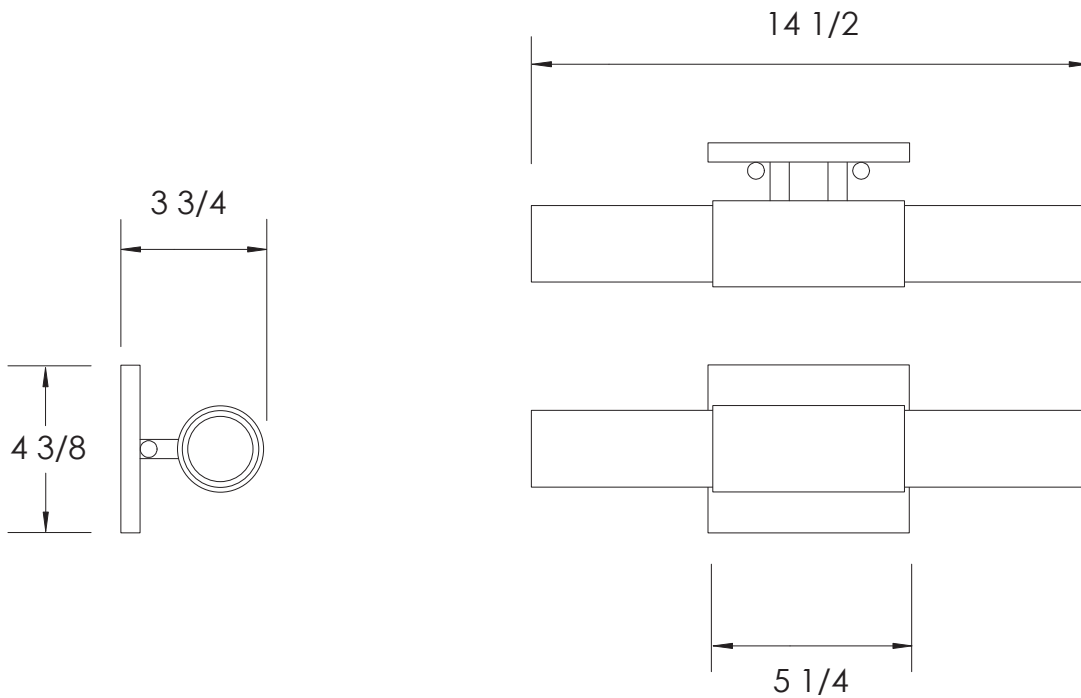

F2310
two 75-watt T-8 lamps

F2311
two 60-watt T-10 lamps

Casella

ph.888.252.7874

fax.888.489.9543

www.casellalighting.com