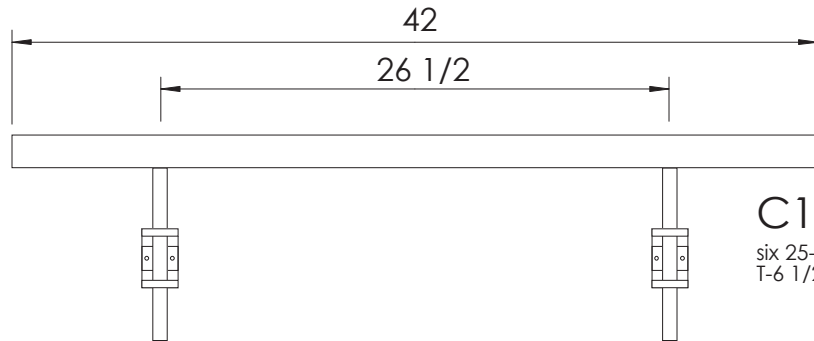

C1772
three 25-watt
T-6 1/2 lamps

C1773
four 25-watt
T-6 1/2 lamps

C1771
two 25-watt
T-6 1/2 lamps

C1774
five 25-watt
T-6 1/2 lamps

C1770
one 25-watt
T-6 1/2 lamp

C1775
six 25-watt
T-6 1/2 lamps

C1776
seven 25-watt
T-6 1/2 lamps

F1776
seven 25-watt
T-6 1/2 lamps

specify with "F" designation for
outlet mount on all picture lights

Casella

ph.888.252.7874

fax.888.489.9543

www.casellalighting.com