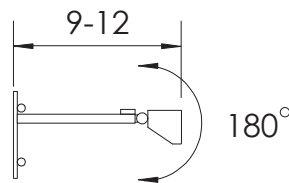

C1772
three 25-watt
T-6 1/2 lamps

C1773
four 25-watt
T-6 1/2 lamps

C1771
two 25-watt
T-6 1/2 lamps

C1774
five 25-watt
T-6 1/2 lamps

C1770
one 25-watt
T-6 1/2 lamp

C1775
six 25-watt
T-6 1/2 lamps

C1776
seven 25-watt
T-6 1/2 lamps

F1776
seven 25-watt
T-6 1/2 lamps

specify with "F" designation for
outlet mount on all picture lights

Casella

ph.888.252.7874

fax.888.489.9543

www.casellalighting.com