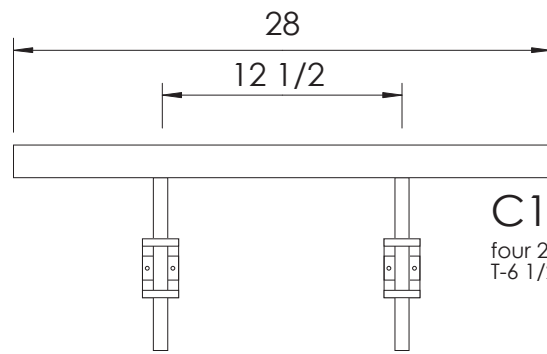

C1772
three 25-watt
T-6 1/2 lamps

C1773
four 25-watt
T-6 1/2 lamps

C1771
two 25-watt
T-6 1/2 lamps

C1774
five 25-watt
T-6 1/2 lamps

C1770
one 25-watt
T-6 1/2 lamp

C1775
six 25-watt
T-6 1/2 lamps

C1776
seven 25-watt
T-6 1/2 lamps

F1776
seven 25-watt
T-6 1/2 lamps

specify with "F" designation for
outlet mount on all picture lights

Casella

ph.888.252.7874

fax.888.489.9543

www.casellalighting.com