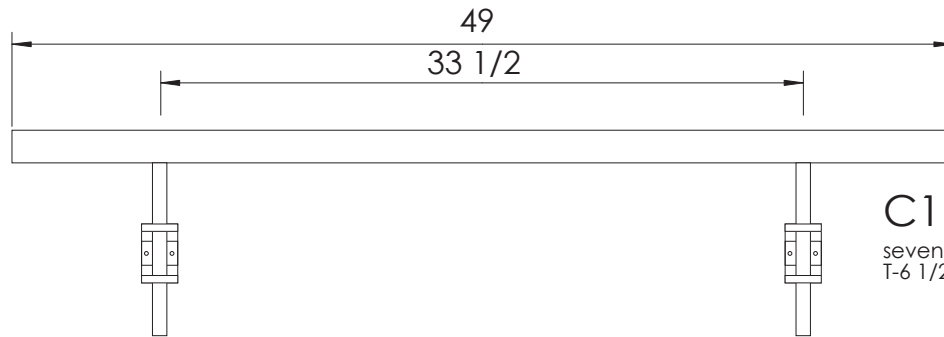

C1772
three 25-watt
T-6 1/2 lamps

C1773
four 25-watt
T-6 1/2 lamps

C1771
two 25-watt
T-6 1/2 lamps

C1774
five 25-watt
T-6 1/2 lamps

C1770
one 25-watt
T-6 1/2 lamp

C1775
six 25-watt
T-6 1/2 lamps

C1776
seven 25-watt
T-6 1/2 lamps

F1776
seven 25-watt
T-6 1/2 lamps

specify with "F" designation for
outlet mount on all picture lights

Casella

ph.888.252.7874

fax.888.489.9543

www.casellalighting.com