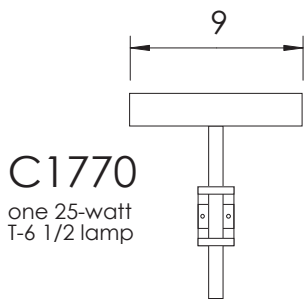

C1772
three 25-watt
T-6 1/2 lamps

C1773
four 25-watt
T-6 1/2 lamps

C1771
two 25-watt
T-6 1/2 lamps

C1774
five 25-watt
T-6 1/2 lamps

C1770
one 25-watt
T-6 1/2 lamp

C1775
six 25-watt
T-6 1/2 lamps

C1776
seven 25-watt
T-6 1/2 lamps

F1776
seven 25-watt
T-6 1/2 lamps

specify with "F" designation for
outlet mount on all picture lights

Casella

ph.888.252.7874

fax.888.489.9543

www.casellalighting.com