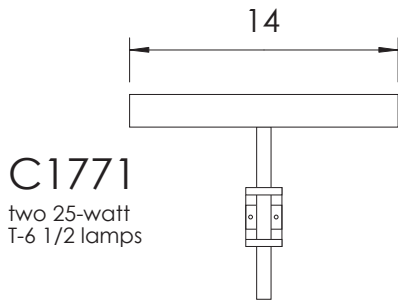

C1772
three 25-watt
T-6 1/2 lamps

C1773
four 25-watt
T-6 1/2 lamps

C1771
two 25-watt
T-6 1/2 lamps

C1774
five 25-watt
T-6 1/2 lamps

C1770
one 25-watt
T-6 1/2 lamp

C1775
six 25-watt
T-6 1/2 lamps

C1776
seven 25-watt
T-6 1/2 lamps

F1776
seven 25-watt
T-6 1/2 lamps

specify with "F" designation for
outlet mount on all picture lights

Casella

ph.888.252.7874

fax.888.489.9543

www.casellalighting.com