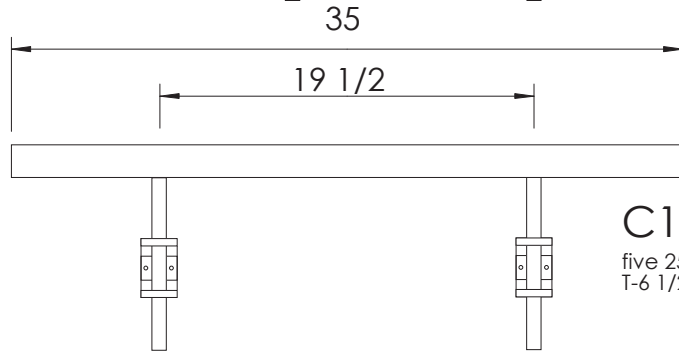

C1772
three 25-watt
T-6 1/2 lamps

C1773
four 25-watt
T-6 1/2 lamps

C1771
two 25-watt
T-6 1/2 lamps

C1774
five 25-watt
T-6 1/2 lamps

C1770
one 25-watt
T-6 1/2 lamp

C1775
six 25-watt
T-6 1/2 lamps

C1776
seven 25-watt
T-6 1/2 lamps

F1776
seven 25-watt
T-6 1/2 lamps

specify with "F" designation for
outlet mount on all picture lights

Casella

ph.888.252.7874

fax.888.489.9543

www.casellalighting.com