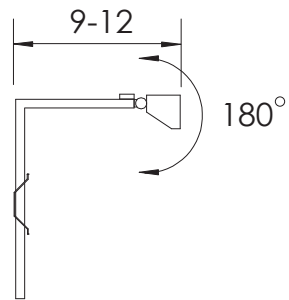

C1772
three 25-watt
T-6 1/2 lamps

C1773
four 25-watt
T-6 1/2 lamps

C1771
two 25-watt
T-6 1/2 lamps

C1774
five 25-watt
T-6 1/2 lamps

C1770
one 25-watt
T-6 1/2 lamp

C1775
six 25-watt
T-6 1/2 lamps

C1776
seven 25-watt
T-6 1/2 lamps

F1776
seven 25-watt
T-6 1/2 lamps

specify with "F" designation for
outlet mount on all picture lights

Casella

ph.888.252.7874

fax.888.489.9543

www.casellalighting.com