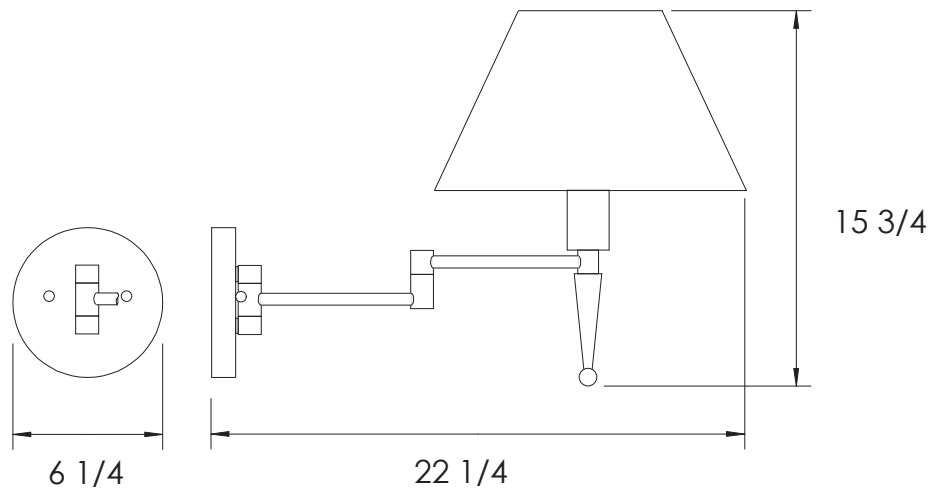

C1473 SL
100-watt A lamp
with dimmer

C1474 SL
100-watt A lamp
with dimmer

Casella

ph.888.252.7874

fax.888.489.9543

www.casellalighting.com