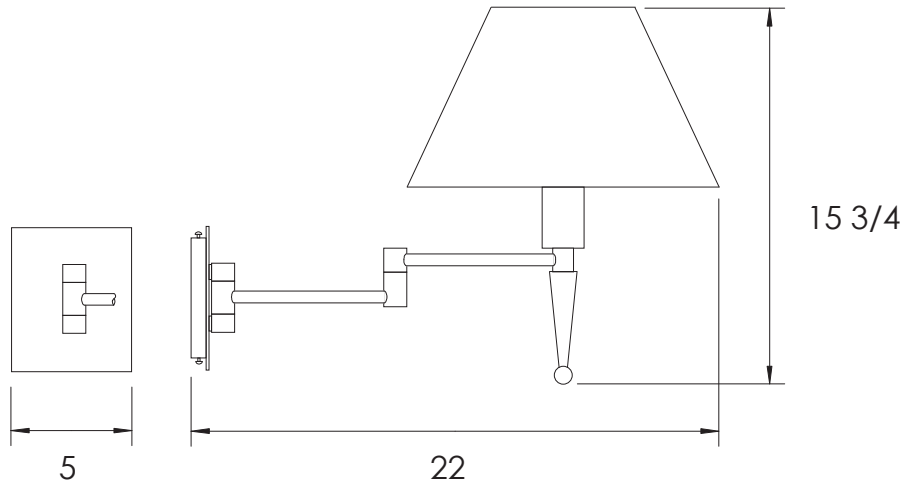

C1473 SL
100-watt A lamp
with dimmer

C1474 SL
100-watt A lamp
with dimmer

Casella

ph.888.252.7874

fax.888.489.9543

www.casellalighting.com