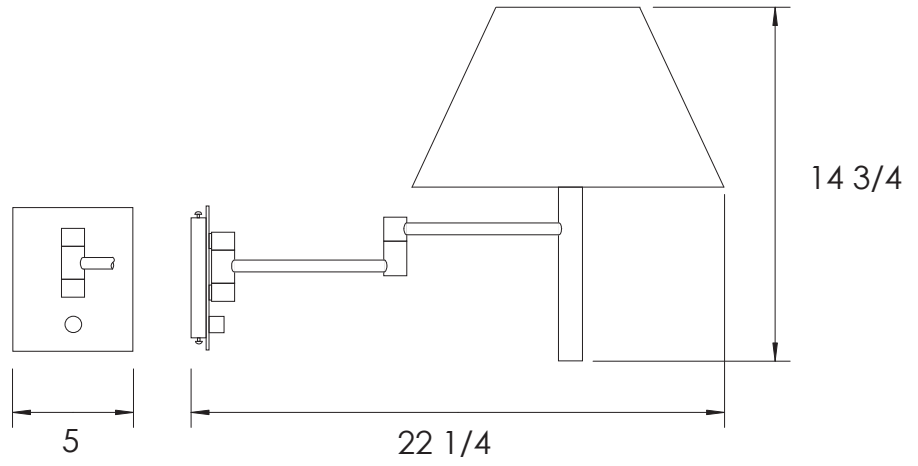

C1410 SL
two 75-watt A lamps
with on/off switch

C1412 SL
two 75-watt A lamps
with dimmer

Casella

ph.888.252.7874
fax.888.489.9543
www.casellalighting.com