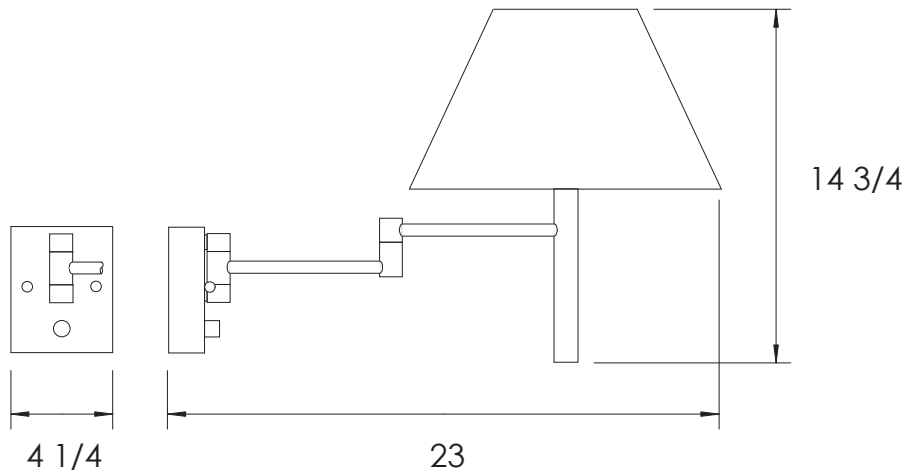

C1410 SL
two 75-watt A lamps
with on/off switch

C1412 SL
two 75-watt A lamps
with dimmer

Casella

ph.888.252.7874
fax.888.489.9543
www.casellalighting.com