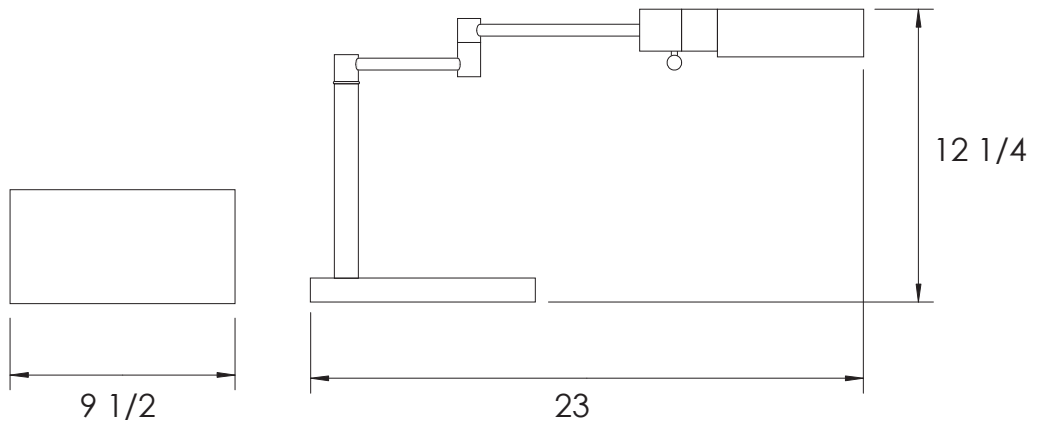

C1123 J
with dimmer

C1160 Z
with dimmer

A shade
60-watt A lamp

G shade
75-watt A lamp

J shade
60-watt T-10 lamp

Z shade
75-watt A lamp

Casella

ph.888.252.7874