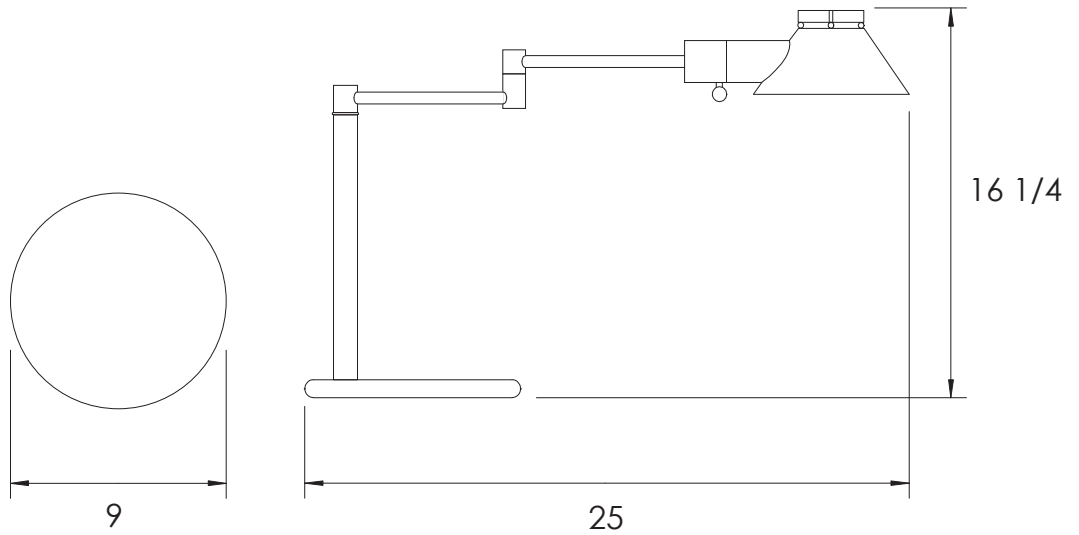

C1123 J
with dimmer

C1160 Z
with dimmer

A shade
60-watt A lamp

G shade
75-watt A lamp

J shade
60-watt T-10 lamp

Z shade
75-watt A lamp

Casella

ph.888.252.7874