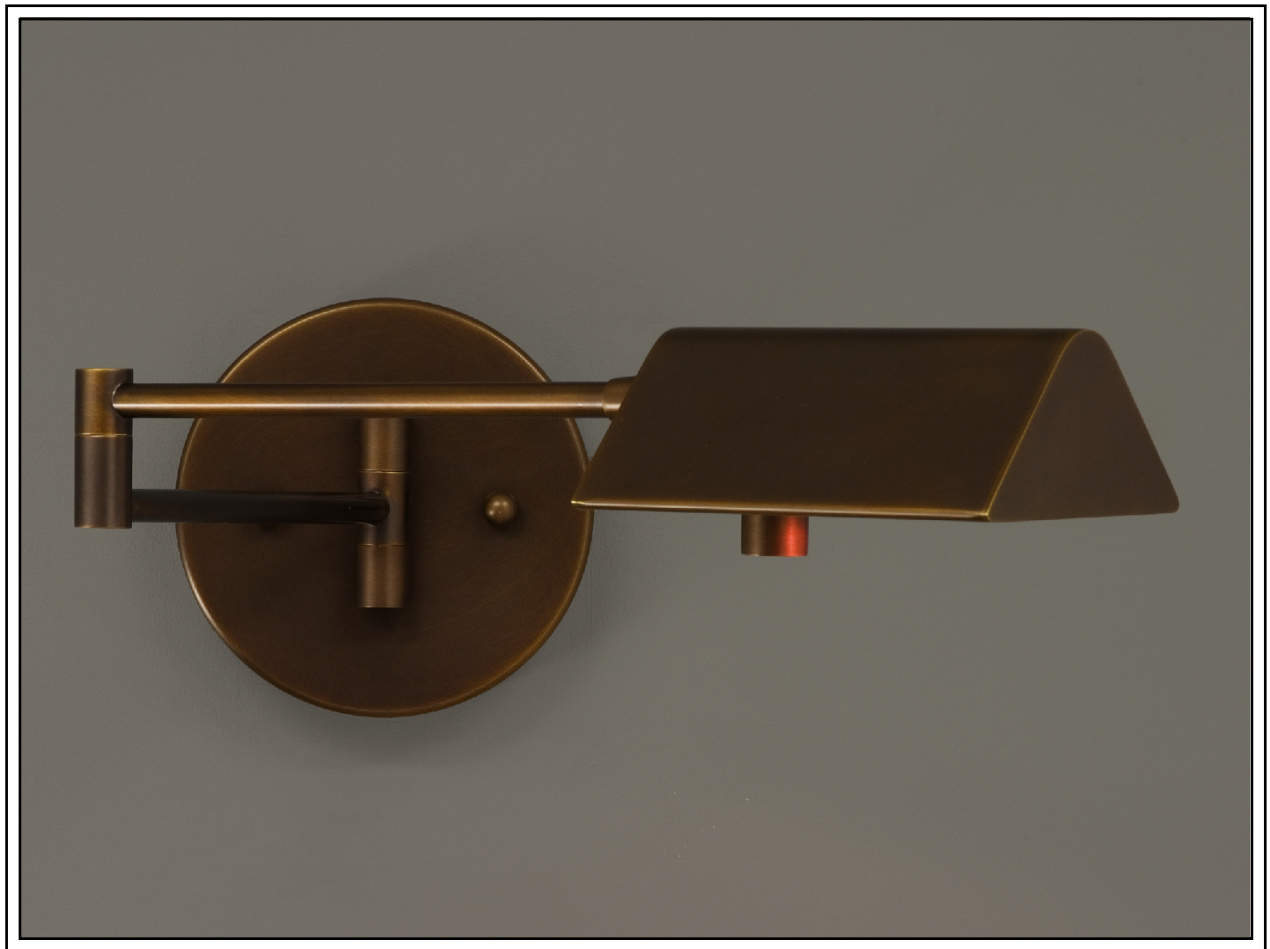

Cassella

C1576
Maggie Swing Arm Lamp

C1576 pictured in Clarus Bronze Matte
designed by John Stanberry